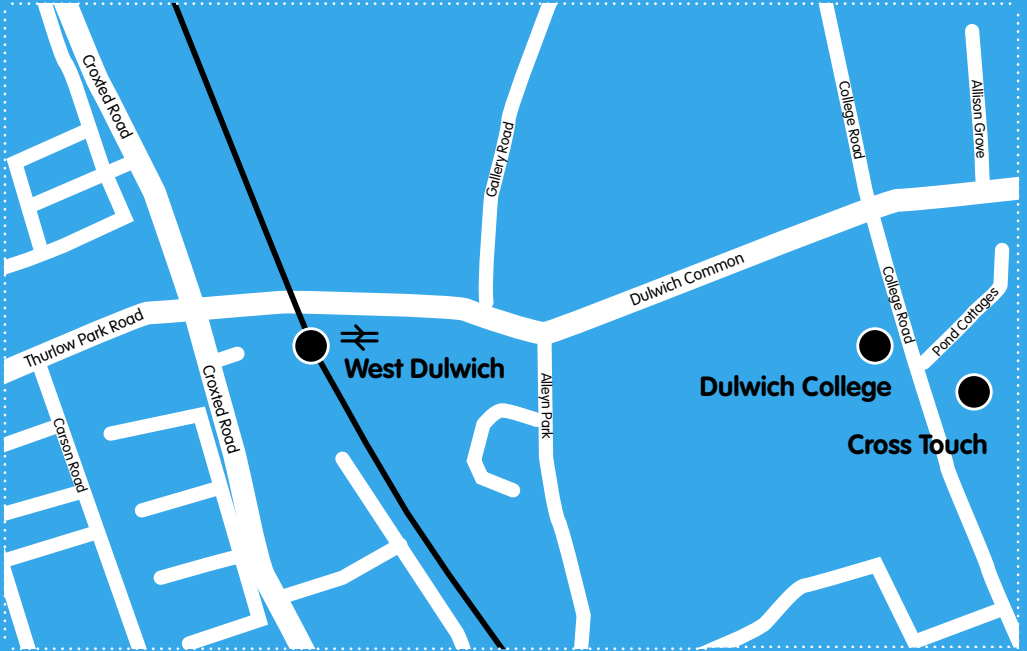

- Teams of 10-12 players
- (min. 2 males + min. 2 females on pitch at all times)

Schedule

- 11:00 Registration
- 4:30 Short talk by All Souls Touch player
- 6:30 Anticipated finish

How to find us:

_NB. West Dulwich is an overland train station,
NOT an underground station!